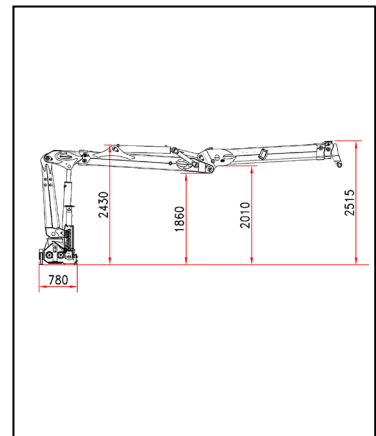

lift your life

R 130 S3L

EDIT 220620

Lifting moment	130 KNm	Pump capacity	1x80 l/min
Max outreach	9,97 m	Double pump (OPT.)	2x70 l/min
Rotation	425°	Pressure max	230 bar
Rotation torque	28 kNm	Weight	2530 kg

CRANE DESIGNED ACCORDING TO STANDARDS UNI EN 12999 HC1 HD4 S4 (EX DIN 15018 H1B4)

B.O.B. Sistemi Idraulici S.p.A. Regione Oltre Rea, 32 - 12060 Monchiero (CN) Italy
P.I. 00496180043 - ph. +39 0173 780 002/3 Fax +39 0173 780 004 - E-mail info@bobspa.com - web www.bobspa.com