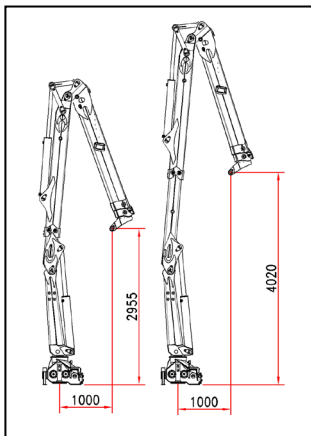

lift your life

R 130 S3L

EDIT 220620

Lifting moment	130 KNm	Pump capacity	1x80 l/min
Max outreach	9,97 m	Double pump (OPT.)	2x70 l/min
Rotation	425°	Pressure max	230 bar
Rotation torque	28 kNm	Weight	2530 kg

CRANE DESIGNED ACCORDING TO STANDARDS UNI EN 12999 HC1 HD4 S4 (EX DIN 15018 H1B4)

B.O.B. Sistemi Idraulici S.p.A. Regione Oltre Rea, 32 - 12060 Monchiero (CN) Italy
P.I. 00496180043 - ph. +39 0173 780 002/3 Fax +39 0173 780 004 - E-mail info@bobspa.com - web www.bobspa.com