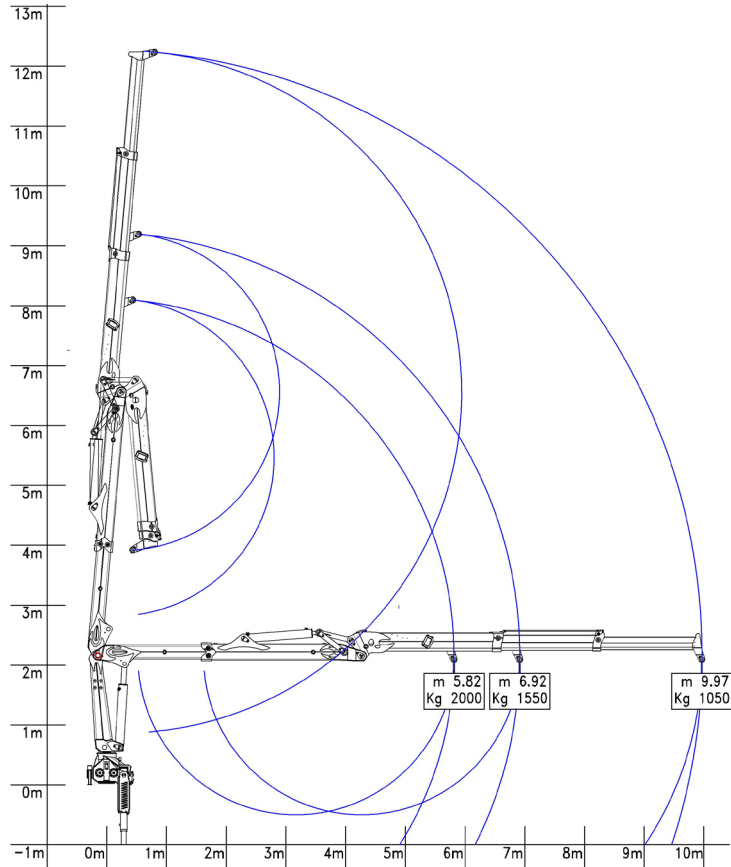

lift your life

R 130 S3L

EDIT 220620

Lifting moment	130 KNm	Pump capacity	1x80 l/min
Max outreach	9,97 m	Double pump (OPT.)	2x70 l/min
Rotation	425°	Pressure max	230 bar
Rotation torque	28 kNm	Weight	2530 kg

CRANE DESIGNED ACCORDING TO STANDARDS UNI EN 12999 HC1 HD4 S4 (EX DIN 15018 H1B4)

B.O.B. Sistemi Idraulici S.p.A. Regione Oltre Rea, 32 - 12060 Monchiero (CN) Italy
P.I. 00496180043 - ph. +39 0173 780 002/3 Fax +39 0173 780 004 - E-mail info@bobspa.com - web www.bobspa.com