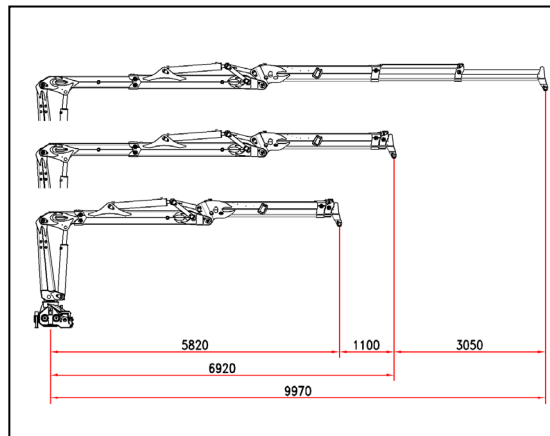

lift your life

R 130 S3L

EDIT 220620

Lifting moment	130 KNm	Pump capacity	1x80 l/min
Max outreach	9,97 m	Double pump (OPT.)	2x70 l/min
Rotation	425°	Pressure max	230 bar
Rotation torque	28 kNm	Weight	2530 kg

CRANE DESIGNED ACCORDING TO STANDARDS UNI EN 12999 HC1 HD4 S4 (EX DIN 15018 H1B4)

B.O.B. Sistemi Idraulici S.p.A. Regione Oltre Rea, 32 - 12060 Monchiero (CN) Italy
P.I. 00496180043 - ph. +39 0173 780 002/3 Fax +39 0173 780 004 - E-mail info@bobspa.com - web www.bobspa.com