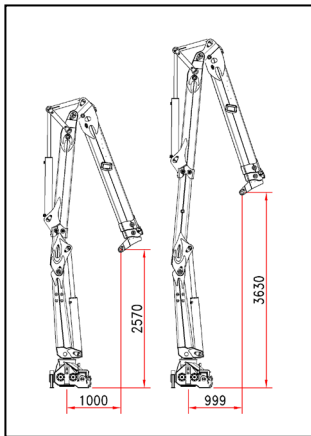

lift your life

R 130 S3S

EDIT 220620

Lifting moment	130 KNm	Pump capacity	1x80 l/min
Max outreach	9,57 m	Double pump (OPT.)	2x70 l/min
Rotation	425°	Pressure max	230 bar
Rotation torque	28 kNm	Weight	2500 kg

CRANE DESIGNED ACCORDING TO STANDARDS UNI EN 12999 HC1 HD4 S4 (EX DIN 15018 H1B4)

B.O.B. Sistemi Idraulici S.p.A. Regione Oltre Rea, 32 - 12060 Monchiero (CN) Italy
 P.I. 00496180043 – ph. +39 0173 780 002/3 Fax +39 0173 780 004 - E-mail info@bobspa.com - web www.bobspa.com