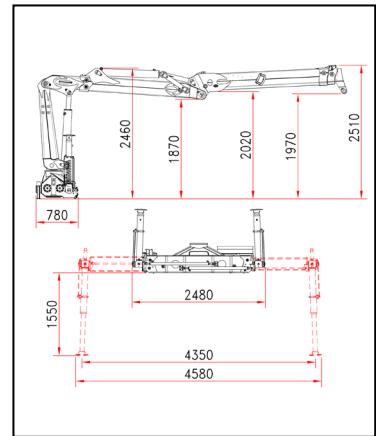

lift your life

R 130 S3S

EDIT 220620

Lifting moment	130 KNm	Pump capacity	1x80 l/min
Max outreach	9,57 m	Double pump (OPT.)	2x70 l/min
Rotation	425°	Pressure max	230 bar
Rotation torque	28 kNm	Weight	2500 kg

CRANE DESIGNED ACCORDING TO STANDARDS UNI EN 12999 HC1 HD4 S4 (EX DIN 15018 H1B4)

B.O.B. Sistemi Idraulici S.p.A. Regione Oltre Rea, 32 - 12060 Monchiero (CN) Italy
 P.I. 00496180043 – ph. +39 0173 780 002/3 Fax +39 0173 780 004 - E-mail info@bobspa.com - web www.bobspa.com