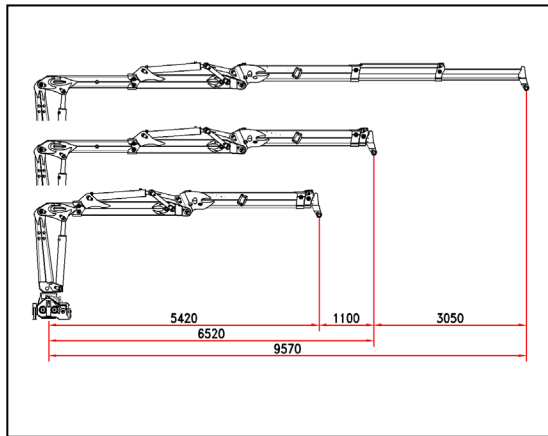

lift your life

R 130 S3S

EDIT 220620

Lifting moment	130 KNm	Pump capacity	1x80 l/min
Max outreach	9,57 m	Double pump (OPT.)	2x70 l/min
Rotation	425°	Pressure max	230 bar
Rotation torque	28 kNm	Weight	2500 kg

CRANE DESIGNED ACCORDING TO STANDARDS UNI EN 12999 HC1 HD4 S4 (EX DIN 15018 H1B4)

B.O.B. Sistemi Idraulici S.p.A. Regione Oltre Rea, 32 - 12060 Monchiero (CN) Italy
 P.I. 00496180043 – ph. +39 0173 780 002/3 Fax +39 0173 780 004 - E-mail info@bobspa.com - web www.bobspa.com