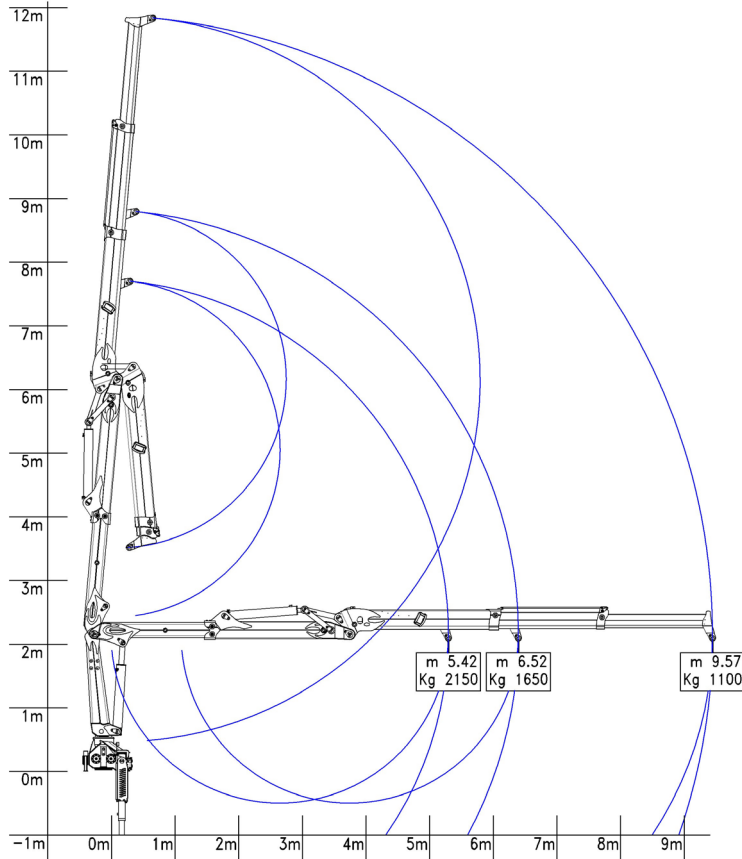

lift your life

R 130 S3S

EDIT 220620

Lifting moment	130 KNm	Pump capacity	1x80 l/min
Max outreach	9,57 m	Double pump (OPT.)	2x70 l/min
Rotation	425°	Pressure max	230 bar
Rotation torque	28 kNm	Weight	2500 kg

CRANE DESIGNED ACCORDING TO STANDARDS UNI EN 12999 HC1 HD4 S4 (EX DIN 15018 H1B4)

B.O.B. Sistemi Idraulici S.p.A. Regione Oltre Rea, 32 - 12060 Monchiero (CN) Italy
 P.I. 00496180043 – ph. +39 0173 780 002/3 Fax +39 0173 780 004 - E-mail info@bobspa.com - web www.bobspa.com